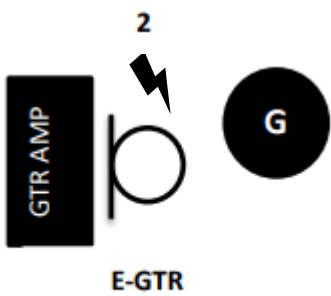

Midnight Creek – Technical Rider

- Nik - Singer/Acoustic Guitar
- Alex 1 - Electric Guitar
- Alex 2 - Bass
- Alex 3 - Drums

The band provides the following equipment for the concert:

- 2x Vocal mic – dynamic
- 1x Guitar amp
- 1x Bass amp
- 1x Drum set (kick, snare, 3 toms, hi-hat, ride and crash cymbals including hardware)
- 3x Jack cables for instruments

Channel	Instrument	Mic/DI	Insert	Bus	Musician				
1	Kick	Shure Beta 91a / Audix D6 or equivalent	Comp		Lukas				
2	Snare Top	SM57 or equivalent	Comp		Lukas				
3	Snare Bottom	Bottom SM57 or equivalent			Lukas				
4	HiHat	AKG C 451 or equivalent			Lukas				
5	Toms	Sennheiser E904			Lukas				
6	OH L	L AKG C 451 or equivalent			Lukas				
7	OH R	AKG C 451 or equivalent			Lukas				
8	Bass	DI/Amp			David				
9	E-Guitar	1 SM57 or equivalent	Comp		Alex				
10	Acoustic Guitar	DI			Nik				
11	Voc 1	Backline	Comp	Reverb/Delay	Nik				

Channels 1-7 are in case of a full drum set and can be adapted.

4 Monitor Busses required for individual monitoring, can be adapted to a minimum of 3 monitors.

E-BASS

Mon 1

Mon 2

Mon 3