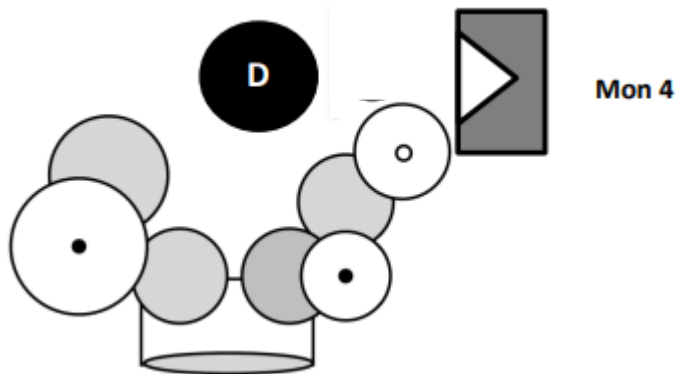

# Midnight Creek – Technical Rider

- Nik - Singer/Acoustic Guitar
- Alex 1 - Electric Guitar
- Alex 2 - Bass
- Alex 3 - Drums

The band provides the following equipment for the concert:

- 2x Vocal mic – dynamic
- 1x Guitar amp
- 1x Bass amp
- 1x Drum set (kick, snare, 3 toms, hi-hat, ride and crash cymbals including hardware)
- 3x Jack cables for instruments

Channel	Instrument	Mic/DI	Insert	Bus	Musician				
1	Kick	Shure Beta 91a / Audix D6 or equivalent	Comp		Lukas				
2	Snare Top	SM57 or equivalent	Comp		Lukas				
3	Snare Bottom	Bottom SM57 or equivalent			Lukas				
4	HiHat	AKG C 451 or equivalent			Lukas				
5	Toms	Sennheiser E904			Lukas				
6	OH L	L AKG C 451 or equivalent			Lukas				
7	OH R	AKG C 451 or equivalent			Lukas				
8	Bass	DI/Amp			David				
9	E-Guitar	1 SM57 or equivalent	Comp		Alex				
10	Acoustic Guitar	DI			Nik				
11	Voc 1	Backline	Comp	Reverb/Delay	Nik				

Channels 1-7 are in case of a full drum set and can be adapted.

4 Monitor Busses required for individual monitoring, can be adapted to a minimum of 3 monitors.

E-BASS

Mon 1

Mon 2

Mon 3