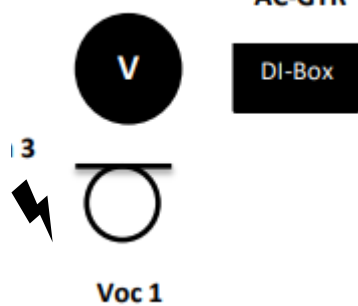

Midnight Creek – Technical Rider

- Nik - Singer/Acoustic Guitar
- Alex 1 - Electric Guitar
- Alex 2 - Bass
- Alex 3 - Drums

The band provides the following equipment for the concert:

- 2x Vocal mic – dynamic
- 1x Guitar amp
- 1x Bass amp
- 1x Drum set (kick, snare, 3 toms, hi-hat, ride and crash cymbals including hardware)
- 3x Jack cables for instruments

Channel	Instrument	Mic/DI	Insert	Bus	Musician				
1	Kick	Shure Beta 91a / Audix D6 or equivalent	Comp		Lukas				
2	Snare Top	SM57 or equivalent	Comp		Lukas				
3	Snare Bottom	Bottom SM57 or equivalent			Lukas				
4	HiHat	AKG C 451 or equivalent			Lukas				
5	Toms	Sennheiser E904			Lukas				
6	OH L	L AKG C 451 or equivalent			Lukas				
7	OH R	AKG C 451 or equivalent			Lukas				
8	Bass	DI/Amp			David				
9	E-Guitar	1 SM57 or equivalent	Comp		Alex				
10	Acoustic Guitar	DI			Nik				
11	Voc 1	Backline	Comp	Reverb/Delay	Nik				

Channels 1-7 are in case of a full drum set and can be adapted.

4 Monitor Busses required for individual monitoring, can be adapted to a minimum of 3 monitors.

E-BASS

Mon 1

Mon 2

Mon 3